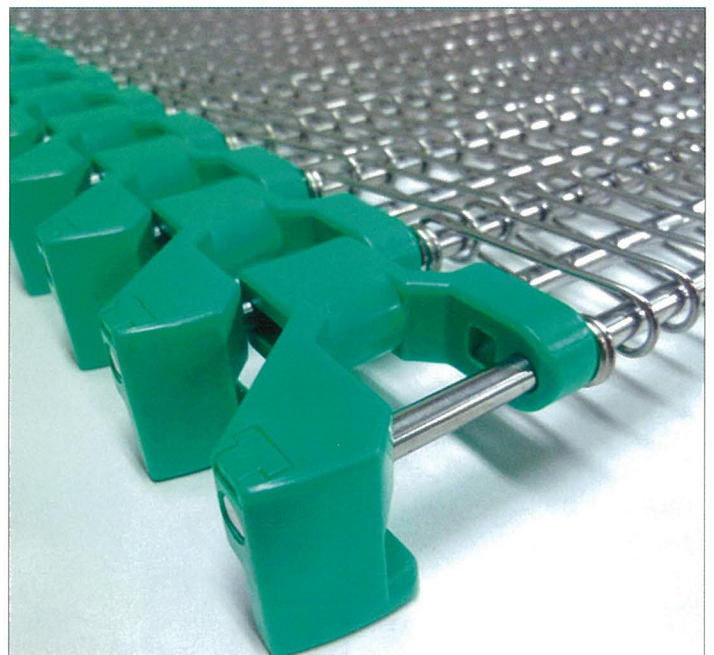

## Unit Features

- Quiet operation with the adoption of proprietary resin links.
- Bottom loading, and bottom unloading types can also be produced.
- Race track types can also be produced.
- Washing machine to remove dirt from the belt is recommended.

## Basic Specifications

- Belt Width : 400W~800W
- Belt Materials : Bar Section (SUS304)  
: Link Section (polyacetal)

Original MISUZU resin links