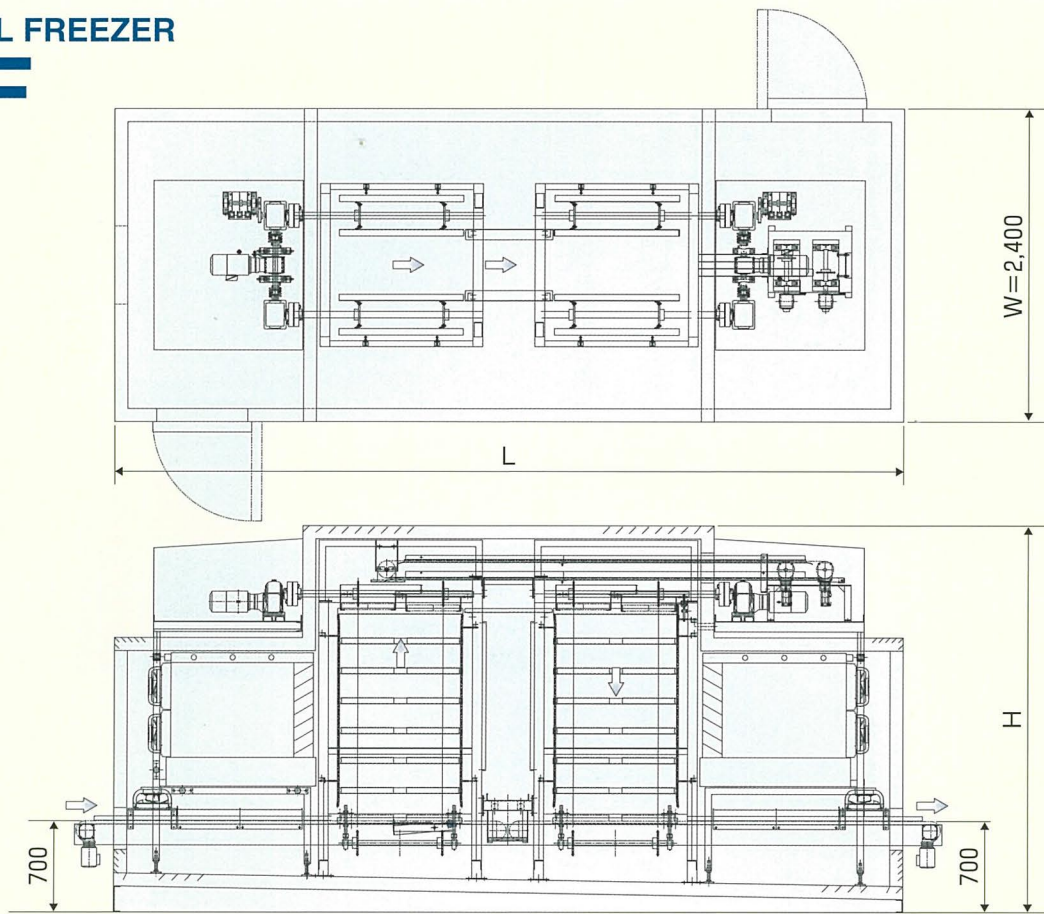

Basic specifications

- Internal temp : -35°C
- Capacity : 120 cases/H
- Case Dimensions : 520W x 400L x 45H
- Maximum Case Dimensions : 800W x 800L x 100H

*Compact design
promoting the
effective use of space!*

Please ask us about our automated constant count packaging lines.

VERTICAL FREEZER VTF

Basic specifications

Items	Model	VTF300	VTF400	VTF500	VTF600
Processing Capacity		300kg/h	400kg/h	500kg/h	600kg/h
No. of Internal Cases		75	100	125	150
No. of Mounted Flippers		2	3	4	4
No. of Flipper Stages		19	17	16	19
Panel Size	L	6,050	7,050	8,050	8,050
//	W	2,400			
//	H	5,650	5,200	5,000	5,650
Outlet Height		700			
Exit/Entry CV Required Power		0.2kw×2			0.4kw×2
Lifting Required Power		3.7kw×1		5.5kw×1	
Pusher CV Required Power		0.2kw×1		0.4kw×1	
Cooler Fan Required Power		1.5kw×4		2.2kw×4	
Refrigeration Machine Required Power		37kw		22kw×2	55kw