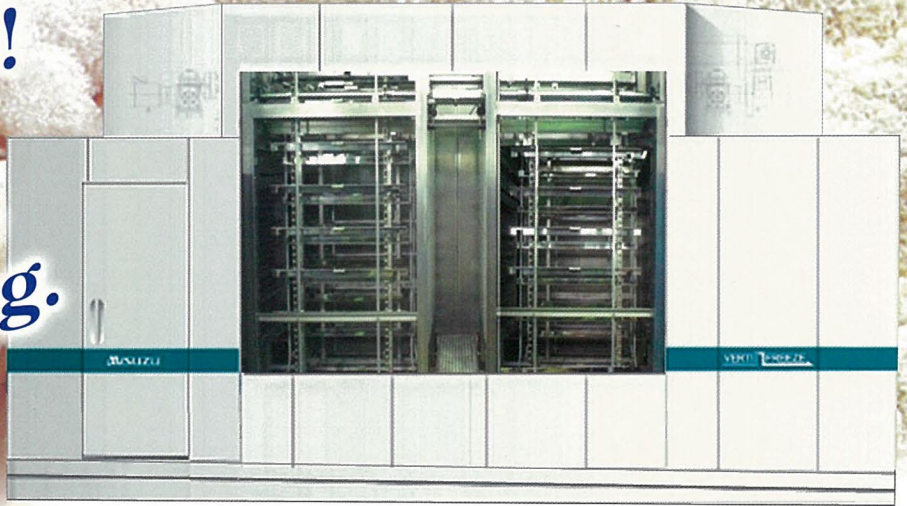

MISUZU

New!

Freezing
products
in cases!

Vertical
convenience
freezing.

VTF

**VERTICAL
FREEZER**

MISUZU KOKI CO., LTD.

Unit Features

- Small footprint.
- System effectively utilizes the overhead space in factories.
- Designed to make easy internal maintenance and easy cleaning.
- Uniform cooling effect promotes stable production process.

Basic specifications

- Internal temp : -35°C
- Capacity : 120 cases/H
- Case Dimensions : 520W x 400L x 45H
- Maximum Case Dimensions : 800W x 800L x 100H

*Compact design
promoting the
effective use of space!*

Please ask us about our automated constant count packaging lines.

VERTICAL FREEZER VTF

Basic specifications

Items	Model	VTF300	VTF400	VTF500	VTF600
Processing Capacity		300kg/h	400kg/h	500kg/h	600kg/h
No. of Internal Cases		75	100	125	150
No. of Mounted Flippers		2	3	4	4
No. of Flipper Stages		19	17	16	19
Panel Size	L	6,050	7,050	8,050	8,050
//	W	2,400			
//	H	5,650	5,200	5,000	5,650
Outlet Height		700			
Exit/Entry CV Required Power		0.2kw×2			0.4kw×2
Lifting Required Power		3.7kw×1		5.5kw×1	
Pusher CV Required Power		0.2kw×1		0.4kw×1	
Cooler Fan Required Power		1.5kw×4		2.2kw×4	
Refrigeration Machine Required Power		37kw		22kw×2	55kw