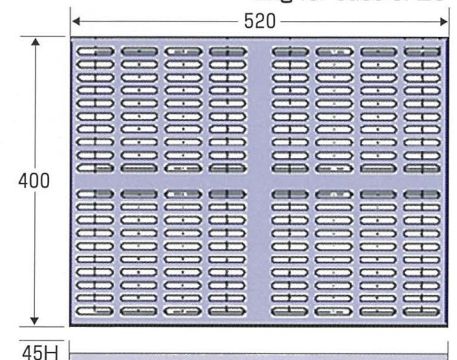

Basic specifications

- Internal temp : -35°C
- Capacity : 120 cases/H
- Case Dimensions : 520W x 400L x 45H
- Maximum Case Dimensions : 800W x 800L x 100H

*Compact design
promoting the
effective use of space!*

Please ask us about our automated constant count packaging lines.

VERTICAL FREEZER VTF

Basic specifications

Items	Model	VTF300	VTF400	VTF500	VTF600
Processing Capacity		300kg/h	400kg/h	500kg/h	600kg/h
No. of Internal Cases		75	100	125	150
No. of Mounted Flippers		2	3	4	4
No. of Flipper Stages		19	17	16	19
Panel Size	L	6,050	7,050	8,050	8,050
//	W	2,400			
//	H	5,650	5,200	5,000	5,650
Outlet Height		700			
Exit/Entry CV Required Power		0.2kw×2			0.4kw×2
Lifting Required Power		3.7kw×1		5.5kw×1	
Pusher CV Required Power		0.2kw×1		0.4kw×1	
Cooler Fan Required Power		1.5kw×4		2.2kw×4	
Refrigeration Machine Required Power		37kw		22kw×2	55kw

Model : Specifications

- Product Size: $\phi 80$
- Weight: 100g
- Freezing Time: 30 mins
- Storage Temp: -35°C
- Specific Heat before Freezing: 0.7
- Specific Heat after Freezing: 0.45
- Product Receiving Temp: 20°C
- Shipping Temp: -18°C
- Case Size 520W x 400L
2kg for case of 20